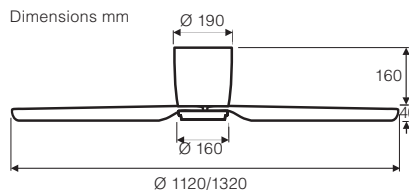

(((SLOW MOTION)))
Speed 1 is guaranteed
to work "draught-free"

**in 2 sizes with
Ø 112 and 132 cm
available!**

LOW PROFILE!
especially made for
low-ceilinging rooms

- Very low profile for installation in low-ceilinging rooms.
- Available in two sizes: for small rooms up to 15 m² and for medium rooms up to 22 m².
- Forward/reverse (summer/winter) by remote control.
- 6 speeds by remote control, incl. light on/off/dimming and sleep timer.
- Incl. WiFi with app control (Smart Life).
- Balanced motor and blades.
- 4 blades included: 2, 3 or 4 installable.

Options:

- Dimmable light kits type EP-LED adaptable
- Hotel wall control **FB-FNK ECO A #86200** (p. 133).

Dimensions mm

Model	112	132
No. of blades	4	
Power motor (W)	1.0 - 13	1.1 - 28
Voltage (V/Hz)	100-240/50-60	
Size Ø (cm/")	112/44	132/52
No. of speeds (with R/C)	6	
Rev. (RPM)	30 - 208	30 - 207
Weight (kg)	5.9	6.4

Installation: 2 screws Ø min. 4.5 mm
separation 68 - 94 mm

Further technical data on pages 122 and 126

132 BN-SI
#313280W

132 BG-BG
#313284W

132 WE-WE
#313283W

132 BZ-NB
#313282W

LED-Light kit Eco PLANO II

Ultra-flat yet bright as day: the ready-to-install luminair complements the ECO PLANO II and immerses your room in a cosy, warm white light.

Light kit EP-LED WE
#2762

Light kit EP-LED BG
#2763

Dimensions mm

Lamp	LED
Power max. (W)	12
CRI	80
Luminous flux (lm)	1,800
Luminous colour (K)	3,000
Beam angle (°)	120
Service life (h)	30,000

The luminaire contains built-in LED lamps. Individual LEDs cannot be replaced in the luminaire. Replacement LED modules are available for possible repairs.