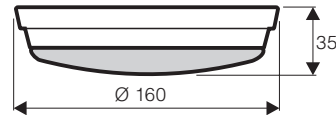

- Opal glass lamp with LED panel, 12 Watt.
- Dimmable via the remote control of ECO PLANO II.
- Quick and easy to install, can also be retrofitted.
- Overall height only 35 mm.
- Available in all housing finishes.

Light kit EP-LED WE
#2762

Light kit EP-LED BG
#2763

Dimensions mm

Lamp	LED
Power max. (W)	12
CRI	80
Luminous flux (lm)	1,800
Luminous colour (K)	3,000
Beam angle (°)	120
Service life (h)	30,000

The luminaire contains built-in LED lamps. Individual LEDs cannot be replaced in the luminaire. Replacement LED modules are available for possible repairs.