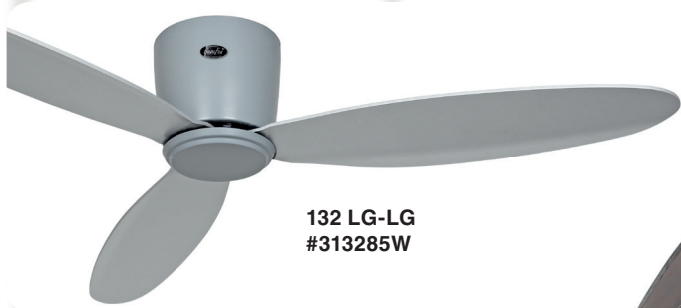

ECO PLANO II

132 LG-LG
#313285W